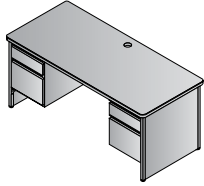

MLR Radius Corner Tops

Double Pedestal Desk 68"x32"
MLR6832DP-3
16.1 cu.ft. 194.7 lbs.
Consists of: M6832T, M03DPB-3, M80-3 (Qty. 2)
List Price: $1534