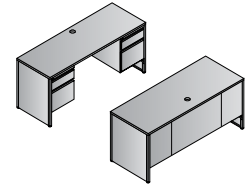

Desk and Credenza
MLSTYP211-3
29.7 cu.ft. 352.0 lbs.
Consists of: M6630T, M03DPB-3, M80-3 (Qty. 2), M6622T, M11B-3, M76-3 (Qty. 2)
List Price: $2705