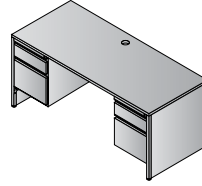

MLC Square Corner Tops

Double Pedestal Desk 66"x30"
MLS6630DP-3
15.7 cu.ft. 191.4 lbs.
Consists of: M6630T, M03DPB-3, M80-3 (Qty. 2)
List Price: $1430