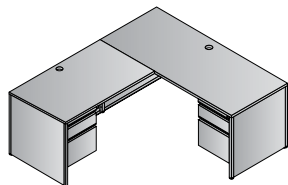

Left L-Shape Workstation 66"x78"
MLRTYP9L-3
20.2 cu.ft. 246.0 lbs.
Consists of: M6832T, M03SPB-3, M80-3, M4826T, M45B-3, M76-3
List Price: $2012