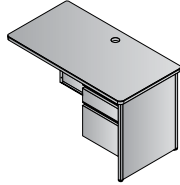

M44-3
Overhead Storage
66"x14"x36"
CU:4.5 WT:97.9
List Price: \$568
Ships KD

M14-3
Keyboard Tray
20"Wx17"D
CU:1.0 WT:4.6
List Price: \$75

M15-3
Center Drawer
20"Wx17"D
CU:1.0 WT:5.9
List Price: \$75

Accessories

Black Powdercoat Finish

MLR Radius Corner Tops

Double Pedestal Desk 68"x32"
MLR6832DP-3
 16.1 cu.ft. 194.7 lbs.
 Consists of: M6832T, M03DPB-3, M80-3 (Qty. 2)
 List Price: \$1534

Double Pedestal Credenza 68"x24"
MLR6824DP-3
 14.3 cu.ft. 163.9 lbs.
 Consists of: M6824T, M11B-3, M76-3 (Qty. 2)
 List Price: \$1427

Left Pedestal Desk 68"x32"
MLR6832L-3
 10.2 cu.ft. 143.0 lbs.
 Consists of: M6832T, M03SPB-3, M80-3
 List Price: \$1135

Right Pedestal Return 48"x26"
MLR4826R-3
 10.0 cu.ft. 103.0 lbs.
 Consists of: M4826T, M45B-3, M76-3
 List Price: \$877