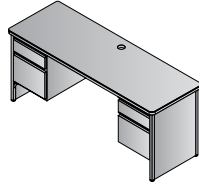

Double Pedestal Credenza 68"x24"
MLR6824DP-3
14.3 cu.ft. 163.9 lbs.
Consists of: M6824T, M11B-3, M76-3 (Qty. 2)
List Price: $1427