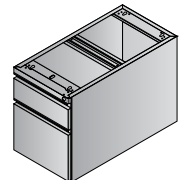

Pedestals

Black Powdercoat Finish

M80-3
Desk Pedestal
with Lock
CU:5.0 WT:48.4
List Price: $392
Ships Assembled