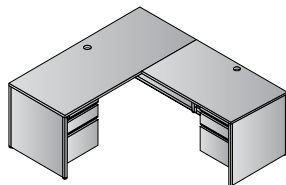

Right L-Shape Workstation 66"x78"
MLRTYP9R-3
20.2 cu.ft. 246.0 lbs.
Consists of: M6832T, M03SPB-3, M80-3, M4826T, M45B-3, M76-3
List Price: $2012