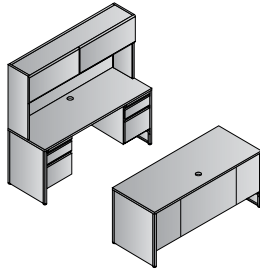

Left Pedestal Desk 68"x32"
MLR6832L-3
 10.2 cu.ft. 143.0 lbs.
 Consists of: M6832T, M03SPB-3, M80-3
 List Price: \$1135

Right Pedestal Return 48"x26"
MLR4826R-3
 10.0 cu.ft. 103.0 lbs.
 Consists of: M4826T, M45B-3, M76-3
 List Price: \$877

Right Pedestal Desk 50"x32"
MLR5032R-3
 9.2 cu.ft. 127.6 lbs.
 Consists of: M5032T, M21B-3, M80-3
 List Price: \$1177

Desk and Credenza
MLRTYP211-3
 30.4 cu.ft. 358.6 lbs.
 Consists of: M6832T, M03DPB-3, M80-3 (Qty. 2), M6824T, M11B-3, M76-3 (Qty. 2)
 List Price: \$2961