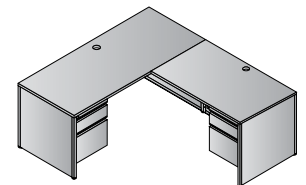

Right L-Shape Workstation 66"x78"
MLSTYP9R-3
19.6 cu.ft. 239.8 lbs.
Consists of: M6630T, M03SPB-3, M80-3, M4824T, M45B-3, M76-3
List Price: $1771