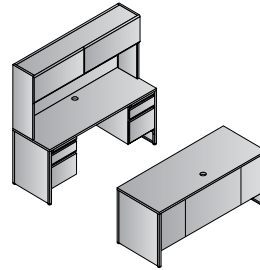

Desk, Credenza and Hutch
MLSTYP11-3
34.2 cu.ft. 449.9 lbs.
Consists of: M6630T, M03DPB-3, M80-3 (Qty. 2), M6622T, M11B-3, M76-3 (Qty. 2), M44-3
List Price: $3273