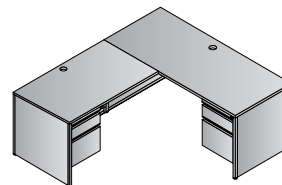

Left L-Shape Workstation 66"x78"
MLSTYP9L-3
19.6 cu.ft. 239.8 lbs.
Consists of: M6630T, M03SPB-3, M80-3, M4824T, M45B-3, M76-3
List Price: $1771