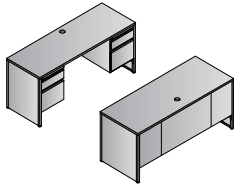

Desk and Credenza
MLRTYP211-3
30.4 cu.ft. 358.6 lbs.
Consists of: M6832T, M03DPB-3, M80-3 (Qty. 2), M6824T, M11B-3, M76-3 (Qty. 2)
List Price: $2961