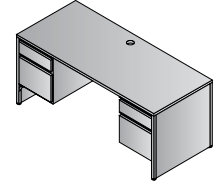

Double Pedestal Credenza 66"x22"
MLS6622DP-3
14.0 cu.ft. 160.6 lbs.
Consists of: M6622T, M11B-3, M76-3 (Qty. 2)
List Price: $1275