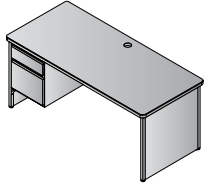

Black Powdercoat Finish

MLR Radius Corner Tops

Double Pedestal Desk 68"x32"
MLR6832DP-3
 16.1 cu.ft. 194.7 lbs.
 Consists of: M6832T, M03DPB-3, M80-3 (Qty. 2)
 List Price: \$1534

Double Pedestal Credenza 68"x24"
MLR6824DP-3
 14.3 cu.ft. 163.9 lbs.
 Consists of: M6824T, M11B-3, M76-3 (Qty. 2)
 List Price: \$1427