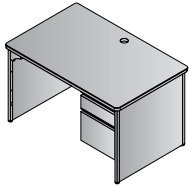

Right Pedestal Desk 50"x32"
MLR5032R-3
9.2 cu.ft. 127.6 lbs.
Consists of: M5032T, M21B-3, M80-3
List Price: $1177