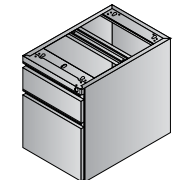

M76-3
Credenza / Return Pedestal
with Lock
CU:5.0 WT:44.0
List Price: $355
Ships Assembled